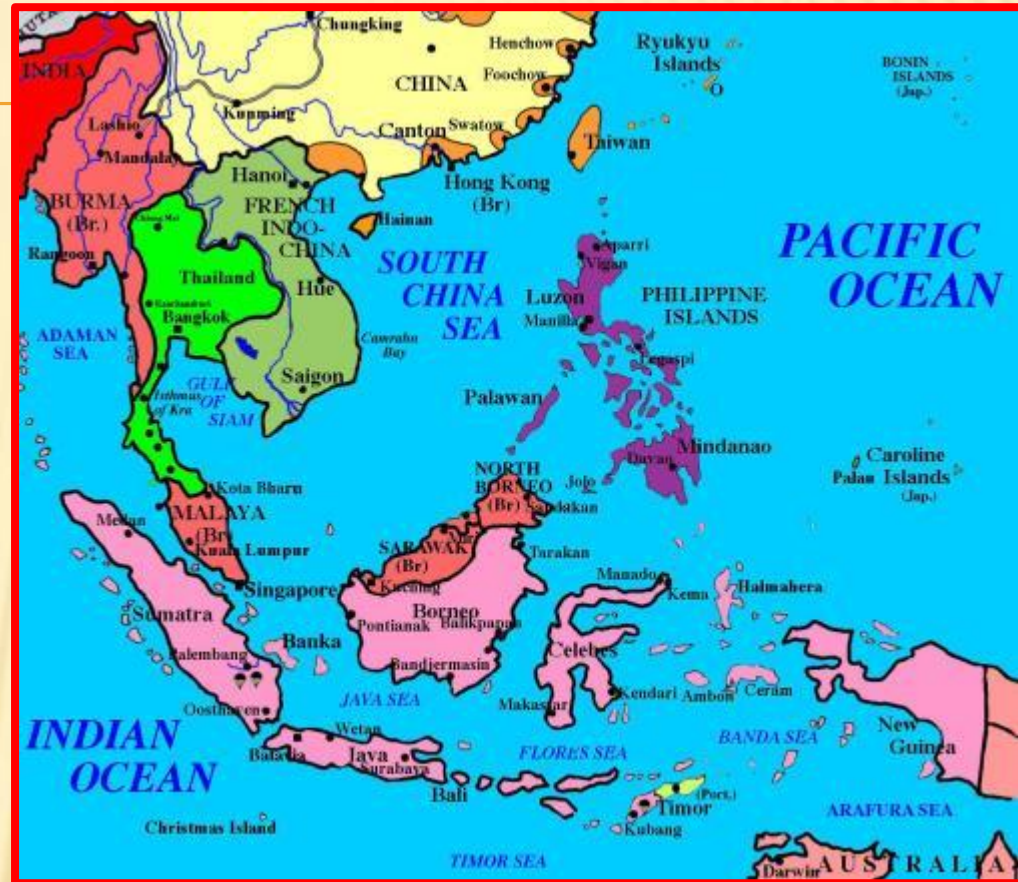

THAILAND COUNTRY REPORT

THAILAND COUNTRY REPORT

THAILAND

- ✘ South East Asia
- ✘ Population 68,863,514
- ✘ Area 513,120 km²
- ✘ 77 Province

THAILAND

Map of Thailand

North
Laos and Myanmar

Central

East
Cambodia

North East
Laos and Cambodia

West
Myanmar

South
Malaysia

THAILAND

Thailand's weather

Summer
36-44 °C

Rainy
20-35 °C
rainfall of 1,200 to
1,600 mm

Winter
10-20 °C

THAILAND

Agriculture in Thailand

- 49% of Thailand's labour force is employed in agriculture
- Rice is the most important crop in the country

- Main Crop
 - Rice-Central /North East
 - Corn-North
 - Cassava-Central /North East
 - Soy Bean-North
 - Sugarcane-Central/North East
 - Pararubber-South
 - Palm-South

North
Doi Suthep

South
Maya Bay Beach,
Phuket

Natural tourism

Culture tourism

North East
Phanomrung

THAILAND

Thai Food

Som Tum
(Papaya
Salad)