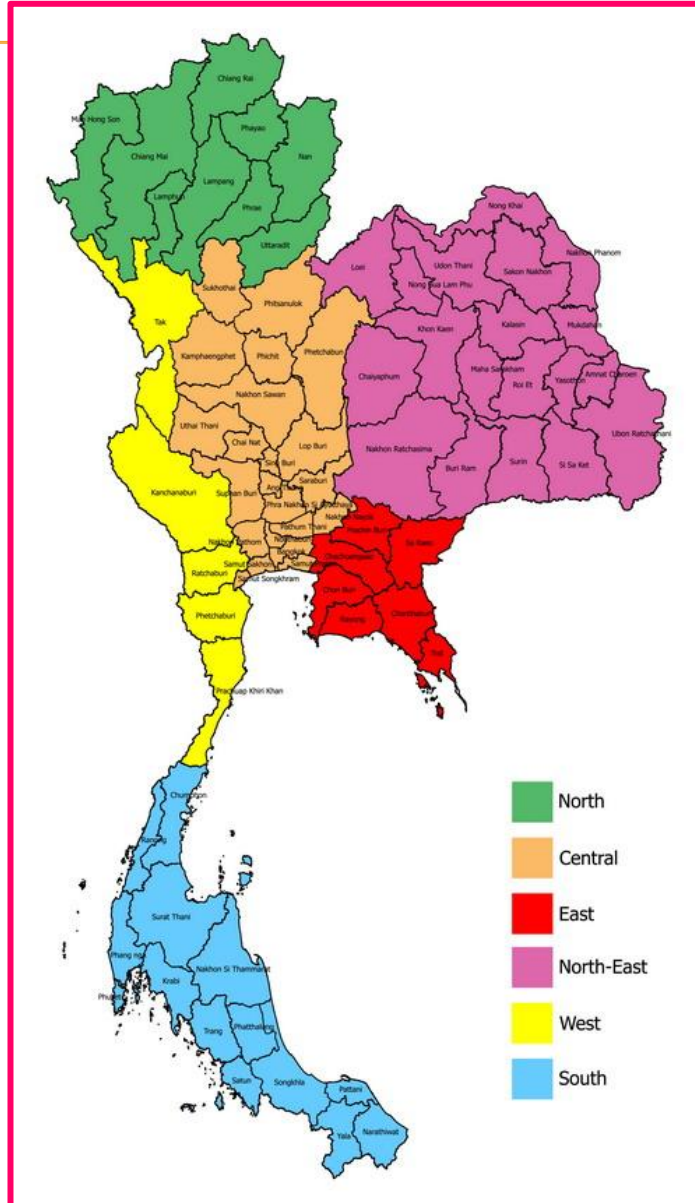

THAILAND COUNTRY REPORT

THAILAND COUNTRY REPORT

THAILAND

- ✘ South East Asia
- ✘ Population 68,863,514
- ✘ Area 513,120 km²
- ✘ 77 Province

THAILAND

Map of Thailand

North
Laos and Myanmar

Central

East
Cambodia

North East
Laos and Cambodia

West
Myanmar

South
Malaysia

THAILAND

Thailand's weather

Summer
36-44 °C

Rainy
20-35 °C
rainfall of 1,200 to
1,600 mm

Winter
10-20 °C

THAILAND

Agriculture in Thailand

- 49% of Thailand's labour force is employed in agriculture
- Rice is the most important crop in the country

- Main Crop
 - Rice-Central /North East
 - Corn-North
 - Cassava-Central /North East
 - Soy Bean-North
 - Sugarcane-Central/North East
 - Pararubber-South
 - Palm-South

North
Doi Suthep

South
Maya Bay Beach,
Phuket

Natural tourism

Culture tourism

North East
Phanomrung

THAILAND

Thai Food

Som Tum
(Papaya
Salad)