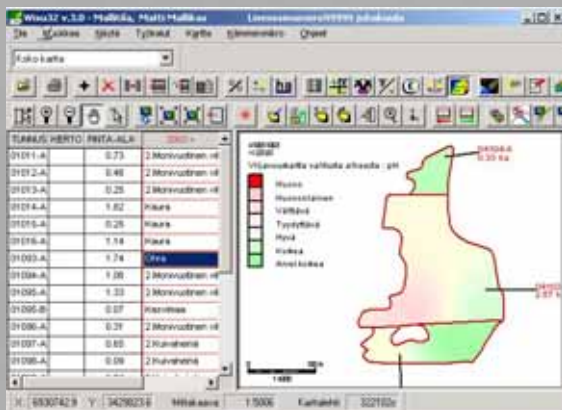

# Harvest time data

- Box ID and growth place are linked in the database

数据库中箱子标签和产地信息相关联

- Weather/soil data is linked with growth place in the database.

数据库中气候和土壤数据与产地信息相联接

- Field section is linked with box ID in the database.

田地部分信息和箱子标签相联接

symbiosis

# Use of fertilizers & chemicals

化肥和农药使用

- Location data is recorded during fertilizer spreading and chemical spraying and stored into database.

施放化肥,农药的位置信息都会记录在数据库中

- Field section data and box-ID are linked in database to form traceable chain for potato origin and growth method information.

数据库中田地部分数据和箱子标签相联接,形成关于马铃薯从开始到生长方式的全部信息跟踪链

symbiosis