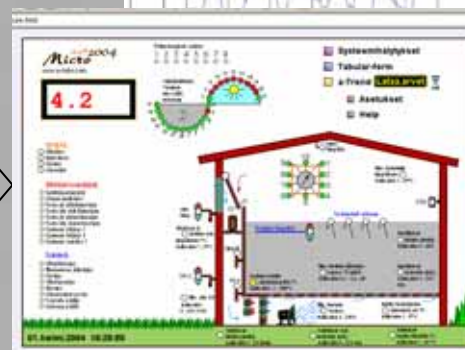

a-Lab Oy Ltd
PL 23 / Loilonkuja 3

42701 Keuruu, Finland
Tel. +358 42 42 521

Fax: +358 14 770 980
e-mail: info@a-lab.fi

www.a-lab.fi