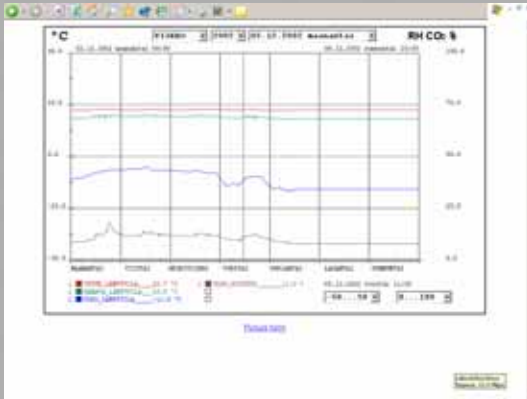

- Storage conditions are recorded accurately and linked with growth place & weather data.
  贮藏条件准确的记录并与生长地和气候信息相联接

- Box-ID and storing place are linked.
  箱子标签和贮藏地相联接