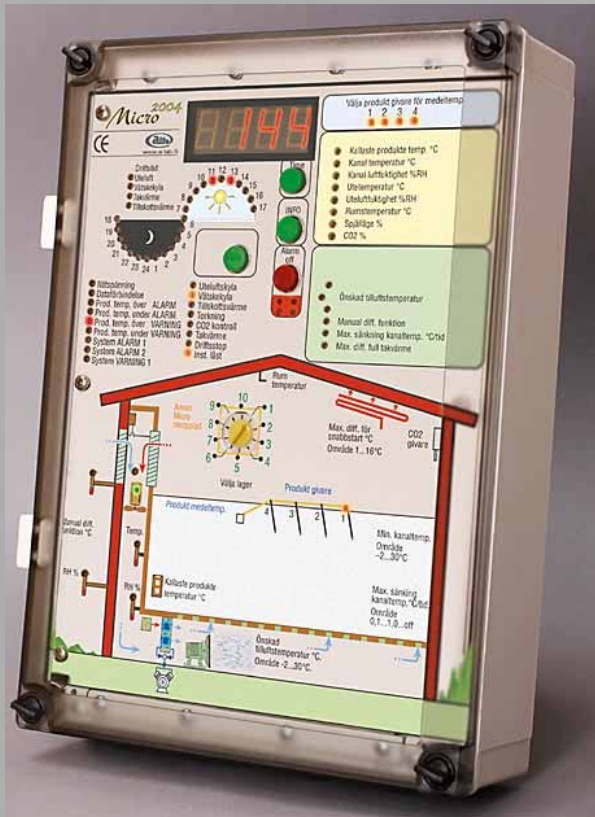

# The good potato storage controller...

## 马铃薯贮藏控制器

- is reliable and has accurate sensors, i.e. temperature measurement accuracy better than 0,2°C  
可靠准确的感应器
- is very easy to use  
方便使用
- is programmed to a local conditions, not for "general purpose control".  
可根据当地条件设置
- has a sophisticated warning and alarming system  
有先进的警告和报警系统