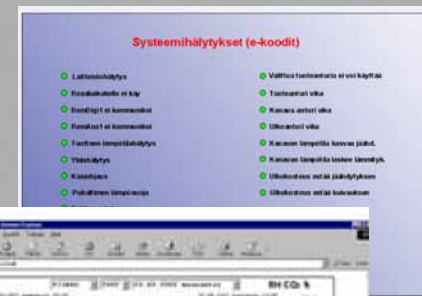

a-Lab Oy Ltd
PL 23 / Loilonkuja 3

42701 Keuruu, Finland
Tel. +358 42 42 521

Fax: +358 14 770 980
e-mail: info@a-lab.fi

www.a-lab.fi