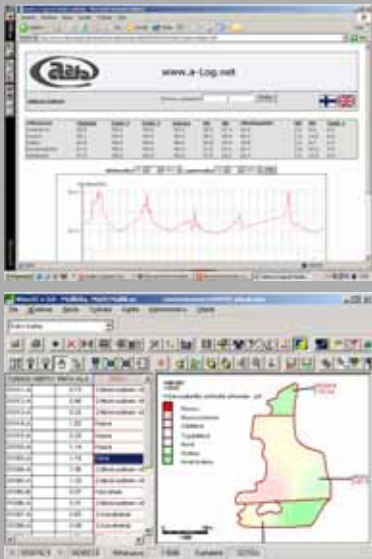

# Harvest time data

- Box ID and growth place are linked in the database

数据库中箱子标签和产地信息相关联

- Weather/soil data is linked with growth place in the database.

数据库中气候和土壤数据与产地信息相联接

- Field section is linked with box ID in the database.

田地部分信息和箱子标签相联接

symbiosis