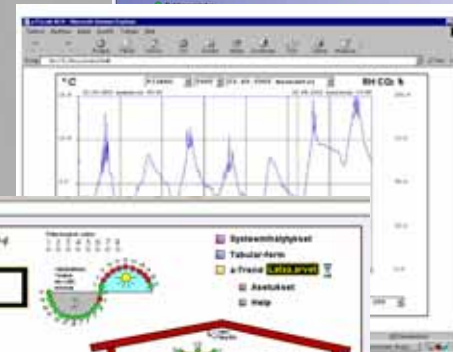

a-Lab Oy Ltd
PL 23 / Loilonkuja 3

42701 Keuruu, Finland
Tel. +358 42 42 521

Fax: +358 14 770 980
e-mail: info@a-lab.fi

www.a-lab.fi