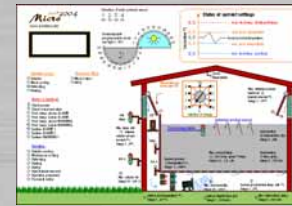

Field data gathering trough GSM network
数据采集通过移动网络